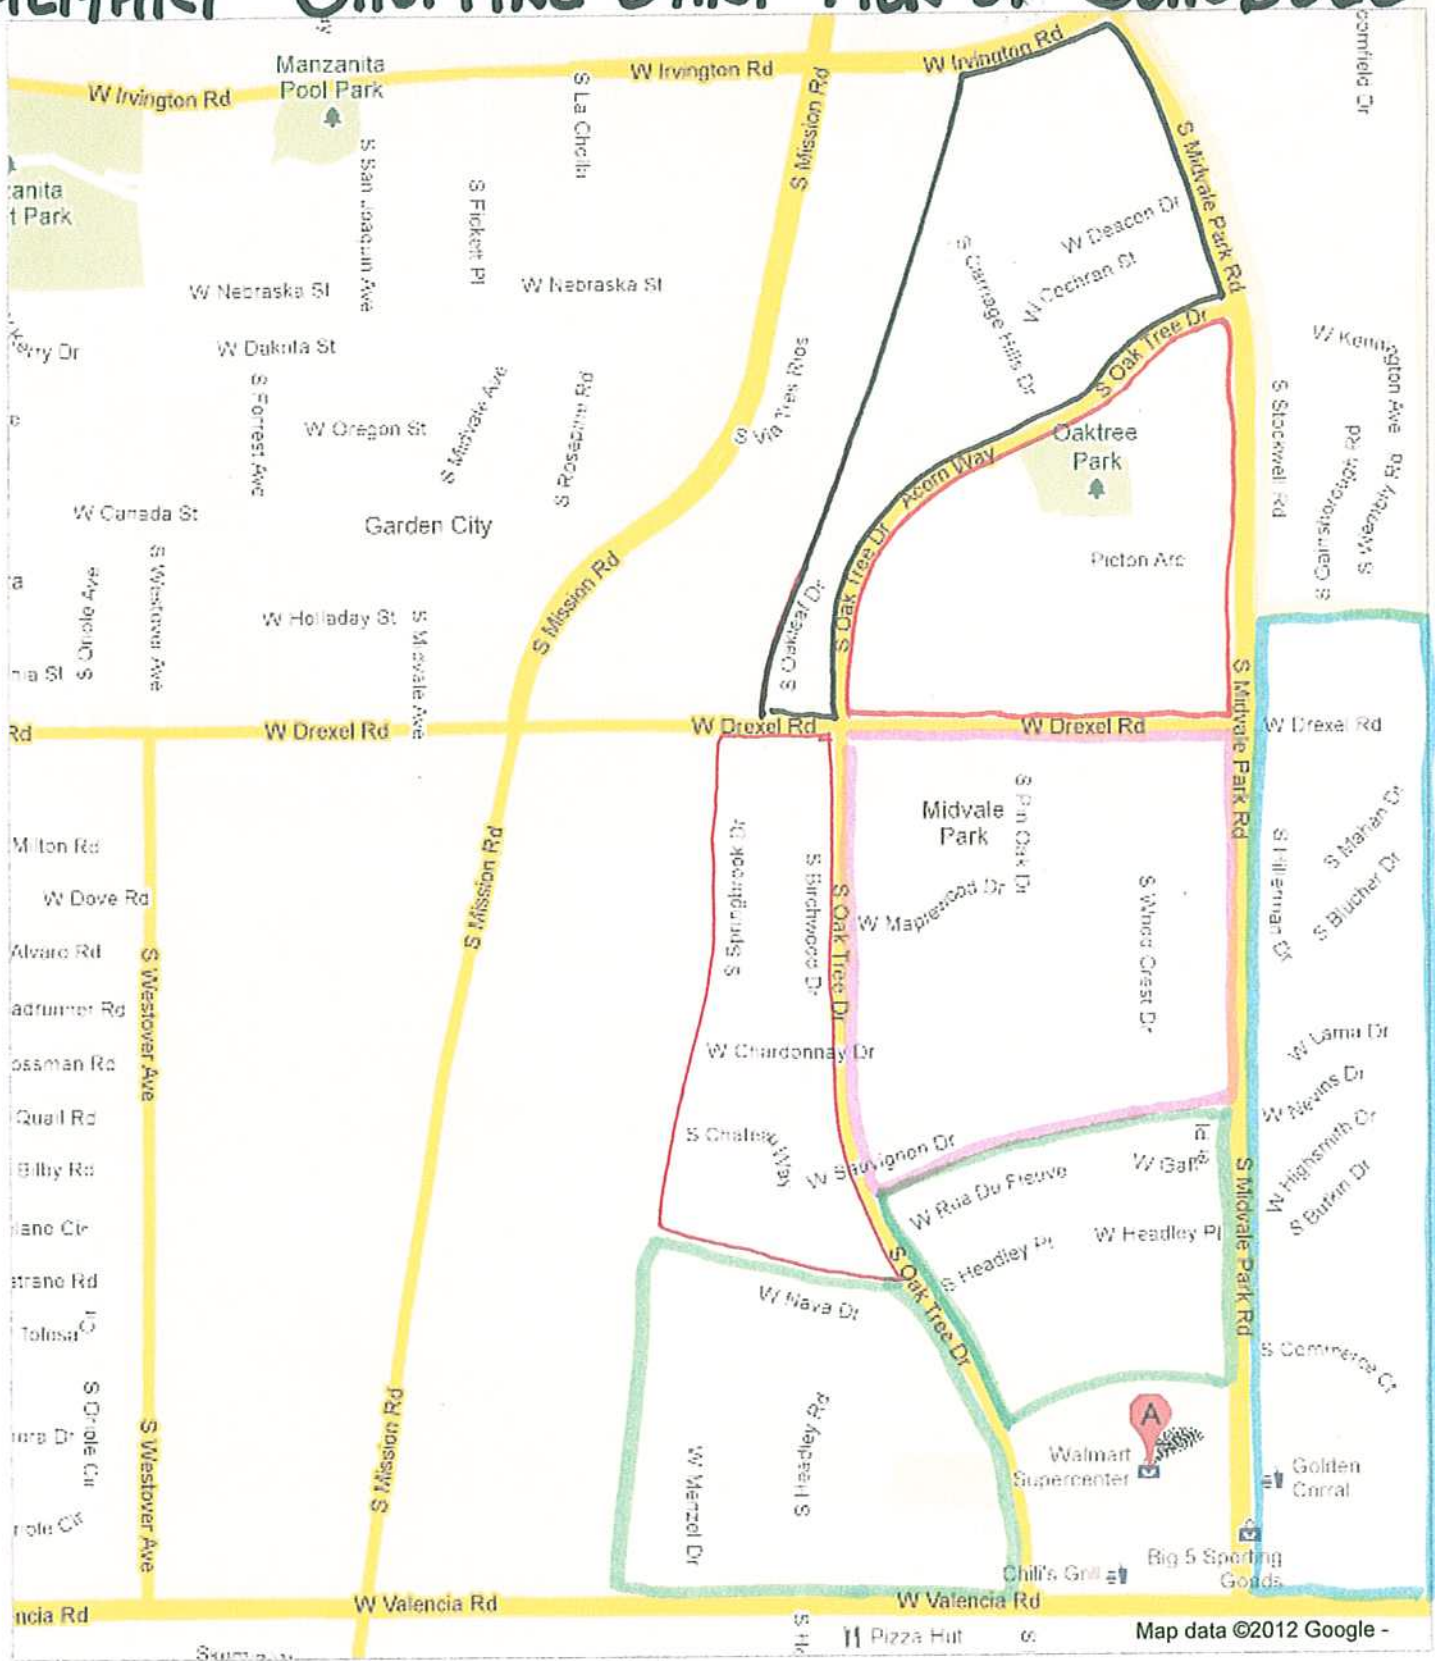

# WALMART SHOPPING CART PICK-UP SCHEDULE

- Monday
- Wednesday
- Friday
- Tuesday
- Thursday
- Saturday / Sunday

Map data ©2012 Google -